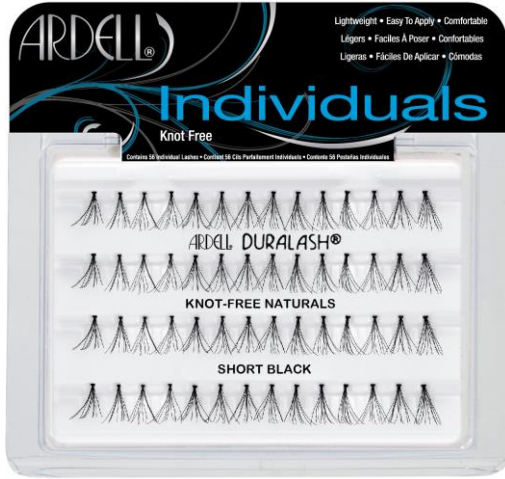

Κατάλογος

ARDELL®

DURALASH INDIVIDUALS - KNOT FREE NATURALS

ARD-40710

iARD-40810

TRIOS

iARD-61636

SOFT TOUCH INDIVIDUALS KNOT-FREE

110/ARD-61010

i116/ARD-61610

i117/ARD-61710

CURVY LASHES BLACK

iCURVY 411/ARD-61941

GLAMOUR

i101/ARD-60110

i105/ARD-60510

iFM 810/ARD-65734

i109/ARD-60910

SELF ADHESIVE LASHES BLACK

DEMI
ARD-70066

i105/ARD-52326

i120s/ARD-61405

Perfect Pair Twin Pack

ARDELL®

ARD-75019

Φρύδια

ARDELL®

Brow Building Fiber Gel

Light Taupe/
ARD-65649

Medium Brown/
ARD-65721

Dark Brown/
ARD-65650

Soft Black/
ARD-65651