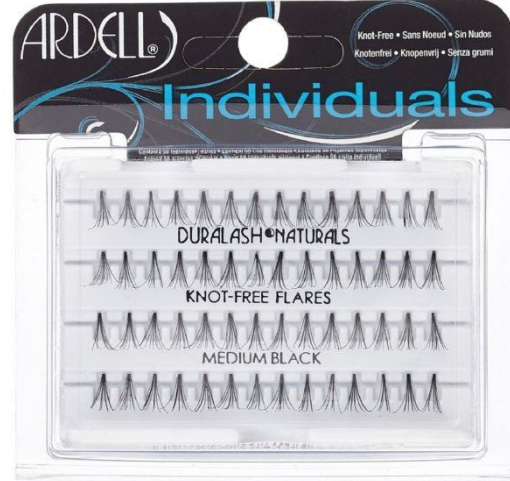

Κατάλογος

ARDELL®

DURALASH INDIVIDUALS - KNOT FREE NATURALS

ARD-40710

iARD-40810

TRIOS

iARD-61636

SOFT TOUCH INDIVIDUALS KNOT-FREE

110/ARD-61010

i116/ARD-61610

i117/ARD-61710

CURVY LASHES BLACK

iCURVY 411/ARD-61941

GLAMOUR

i101/ARD-60110

i105/ARD-60510

iFM 810/ARD-65734

i109/ARD-60910

SELF ADHESIVE LASHES BLACK

DEMI
ARD-70066

i105/ARD-52326

i120s/ARD-61405

Perfect Pair Twin Pack

ARDELL®

ARD-75019

Φρύδια

ARDELL®

Brow Building Fiber Gel

Light Taupe/
ARD-65649

Medium Brown/
ARD-65721

Dark Brown/
ARD-65650

Soft Black/
ARD-65651